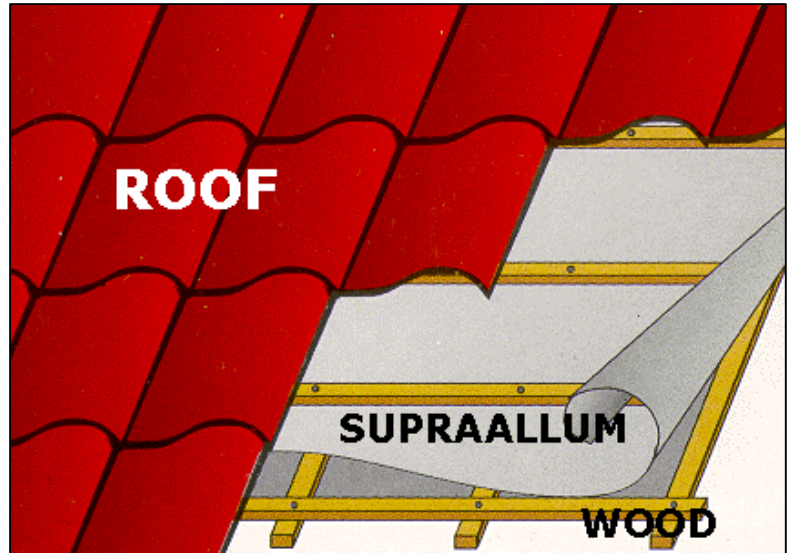

SUPRAALLUM**MAKE YOUR BUILDING COOL AND COMFORTABLE****Function**

- Designed to reflect heat radiation from the sun up to 95% to make your house cooler and more comfortable.
- Effective in protecting construction from leak and fog.
- Protecting ceiling from bend because of the weather condition.

Economic Value

- The best for building protection and preserve the economic value of the building.
- Low cost and can be installed without wood board.

Specialty

- Roof cover
- Good for car industry (to reduce heat inside the car, especially for minibus and bus), factory, warehouse, etc.